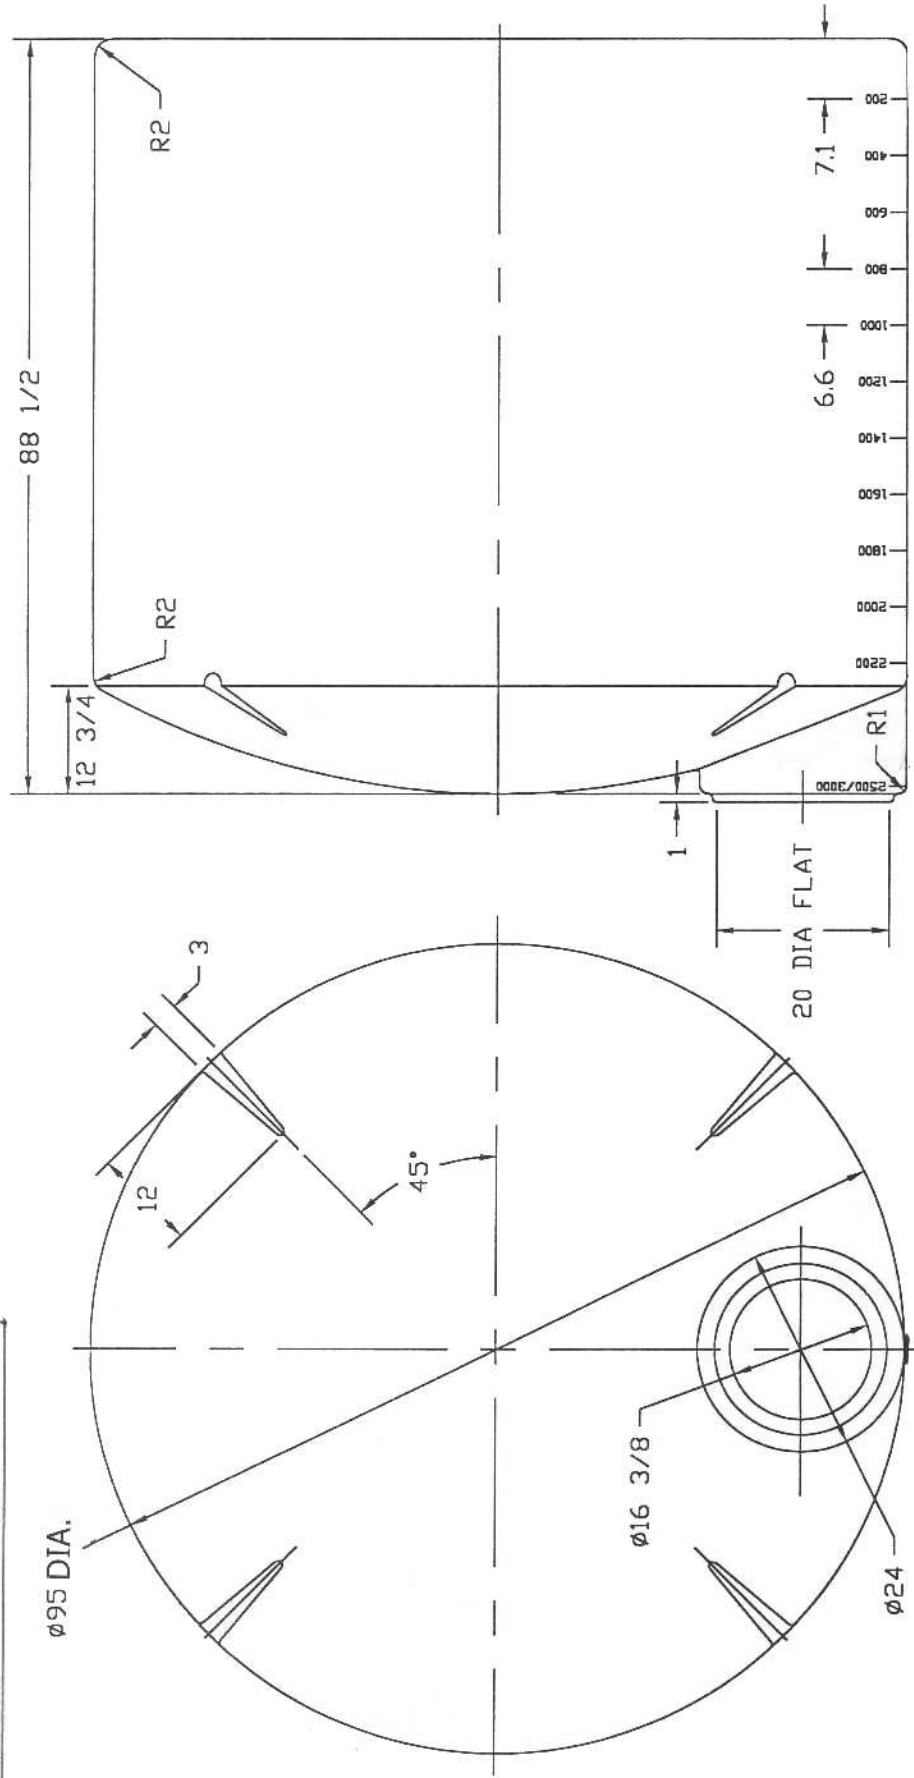

40051 - Premium White
 40052 - Heavy Duty Light Blue
 40631 - Black Water Only

2,083 Imp. Gal.
 9,463 Liters
 375 lbs

Twin Maple Industrial Tanks

32351 Huntingdon Road
 Abbotsford, B.C., V2T 5Y8
 (604) 854 6776 Fax: (604) 854 3223
 Toll Free: 1-866-255-8265

2500 GALLON VERTICAL
 STORAGE TANK

JTP	1MAY96	SIZE	B	FSCM NO.		DWG NO.	40051	REV	C
								SCALE	1/16
								SHEET	