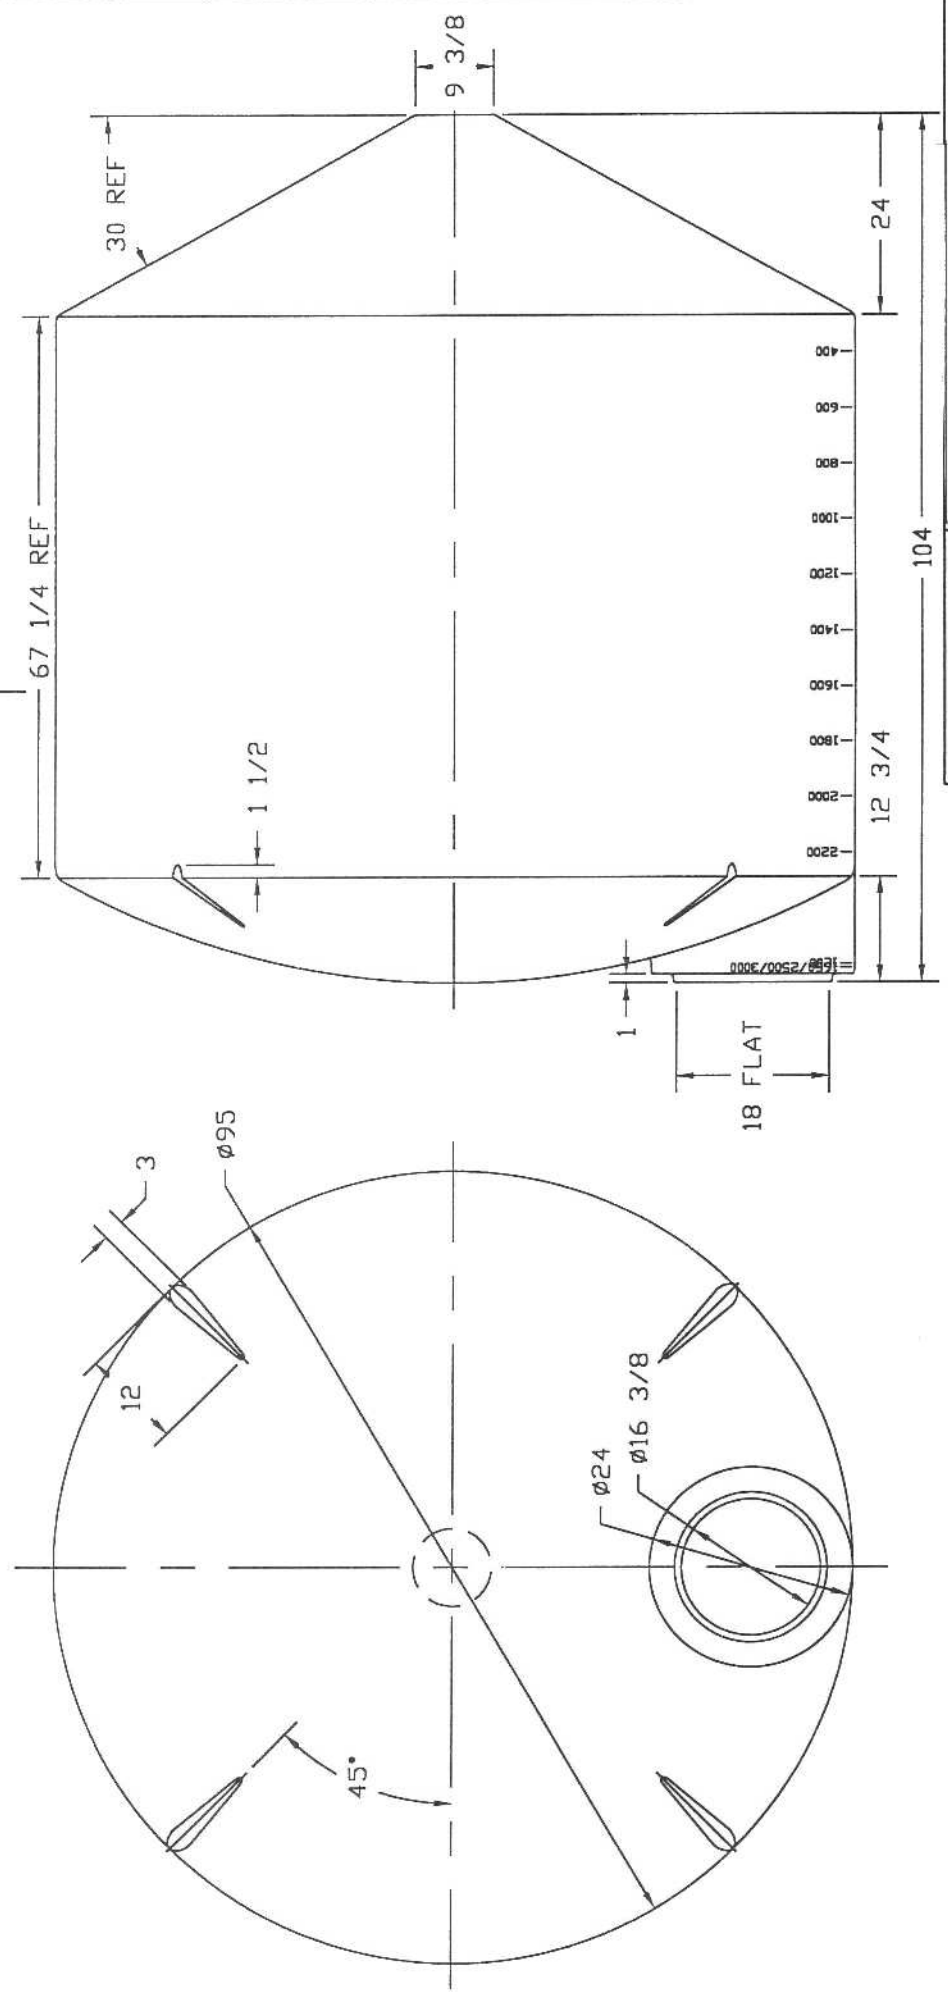

REVISIONS				
ZONE	REV	DESCRIPTION	DATE	APPROVED
	A	REDRAWN	10 JAN 97	

Twin Maple Industrial Tanks	
2500 GALLON CONE	
BOTTOM TANK	
JTP 10JAN97	REV A
SIZE B	DWG NO. 40066
SCALE 1/16"	SHEET

2083 Imperial Gallons
9463 Liters
610 lbs