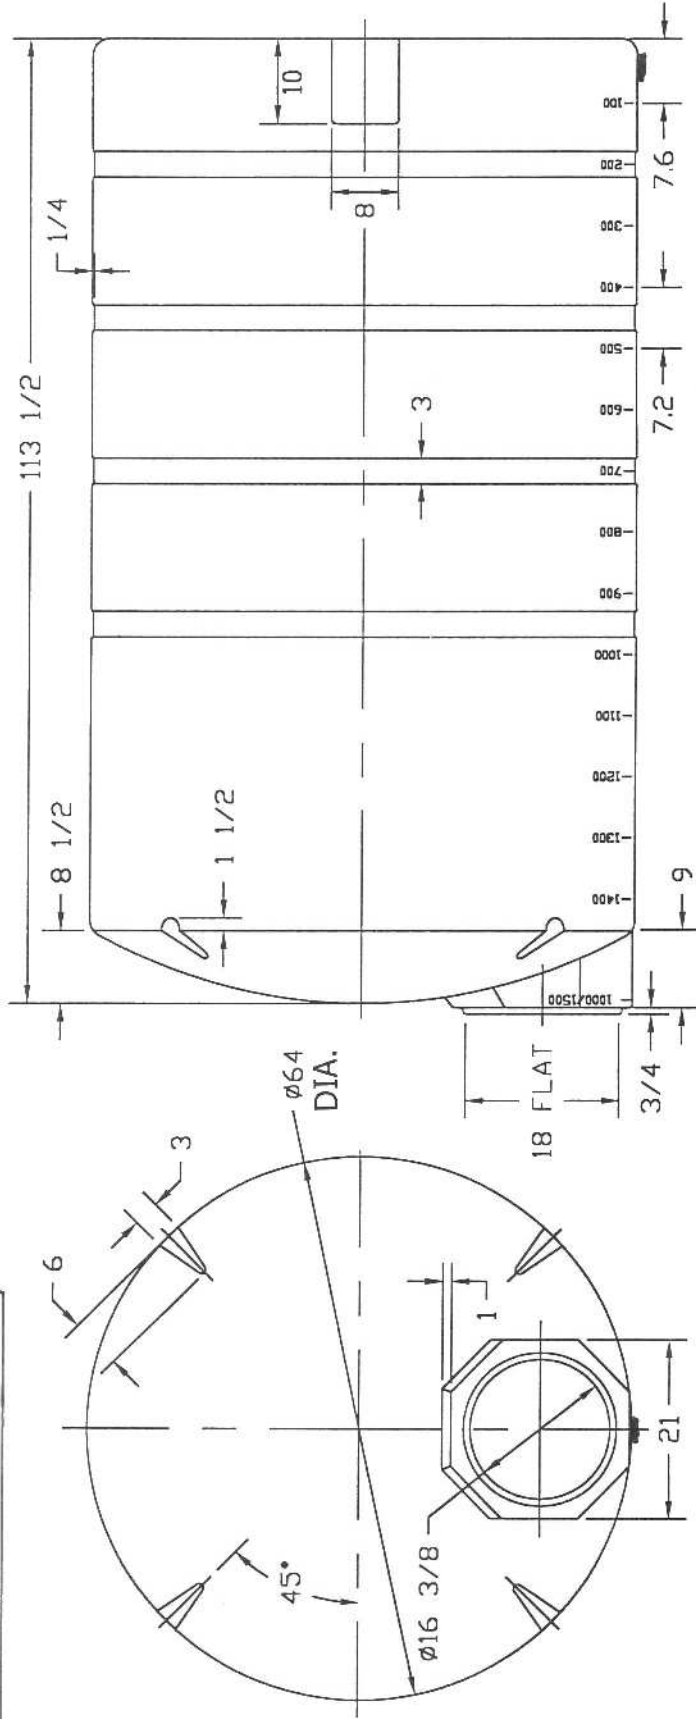

1,250 Imp. Gal.
 5,678 Liters
 275 lbs

REVISIONS

ZONE	REV	DESCRIPTION	DATE	APPROVED
	A	REDRAWN	19AUG97	

40144 - Premium White
40146 - Heavy Duty Light Blue

Twin Maple Industrial Tanks
 1500 GALLON VERTICAL
 STORAGE TANK

32351 Huntingdon Road
 Abbotsford, B.C., V2T 5Y8
 (604) 854 6776 Fax: (604) 854 3223
 1(800)663 8898

SIZE	FSCM NO.	DWG NO.	REV
B		40144	A
JTP		19AUG97	
SCALE		1/16	