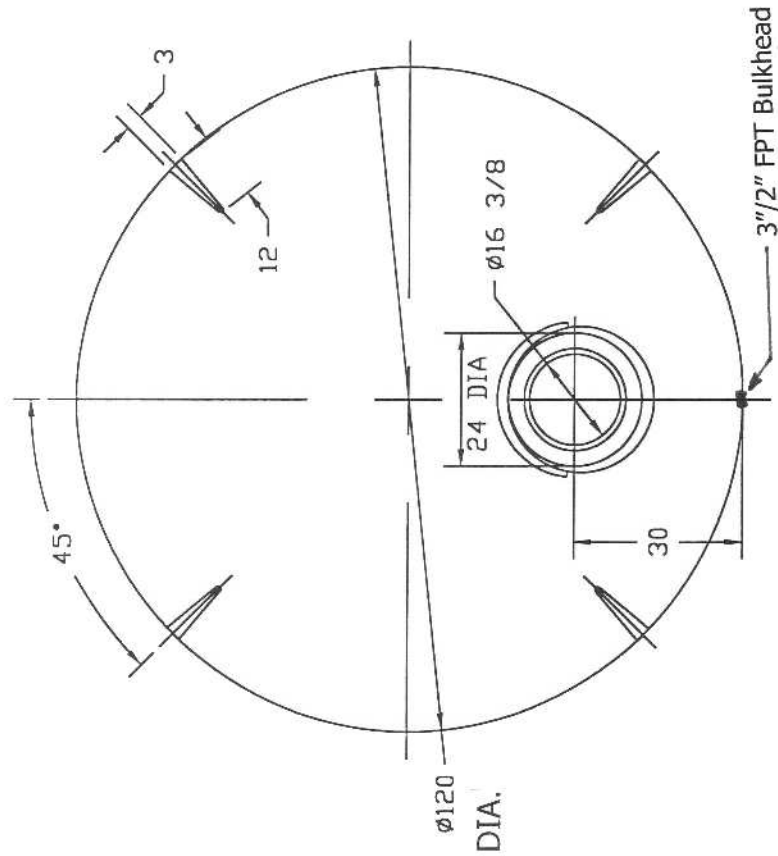

5,415 Imp. Gal.
 24,603 Liters
 1,370 lbs

32351 Huntingdon Road
 Abbotsford, B.C., V2T 5Y8
 (604) 854 6776 Fax: (604) 854 3223
 1(800)663 8898

40224 – Premium White
 40232 – Heavy Duty Light Blue

Twin Maple Industrial Tanks	
6500	GALLON VERTICAL TANK
JTP	26AUG94
SIZE	FSCM NO.
B	40224
SCALE	1/24
DWG NO.	REV
40224	
SHEET	