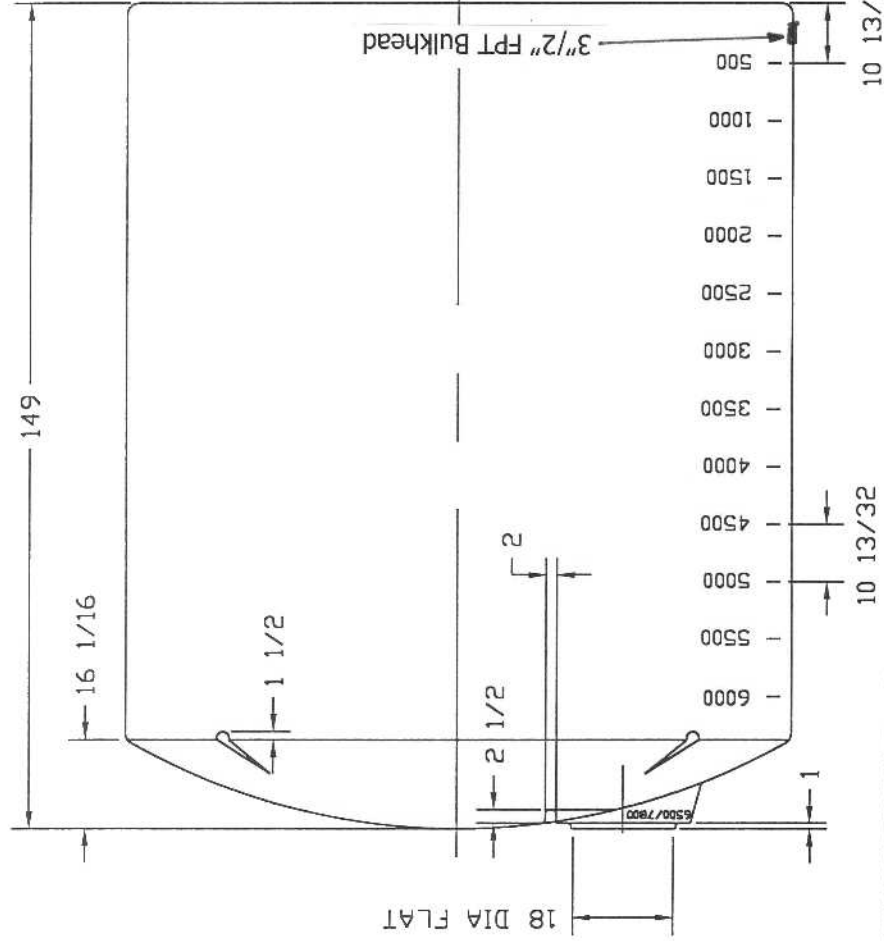

5,415 Imp. Gal.
 24,603 Liters
 1,370 lbs

32351 Huntingdon Road
 Abbotsford, B.C., V2T 5Y8
 (604) 854 6776 Fax: (604) 854 3223
 1(800)663 8898

40224 – Premium White
 40232 – Heavy Duty Light Blue

Twin Maple Industrial Tanks	
6500	GALLON VERTICAL TANK
JTP	26AUG94
SIZE	FSCM NO.
B	40224
SCALE	1/24
DWG NO.	REV
40224	
SHEET	