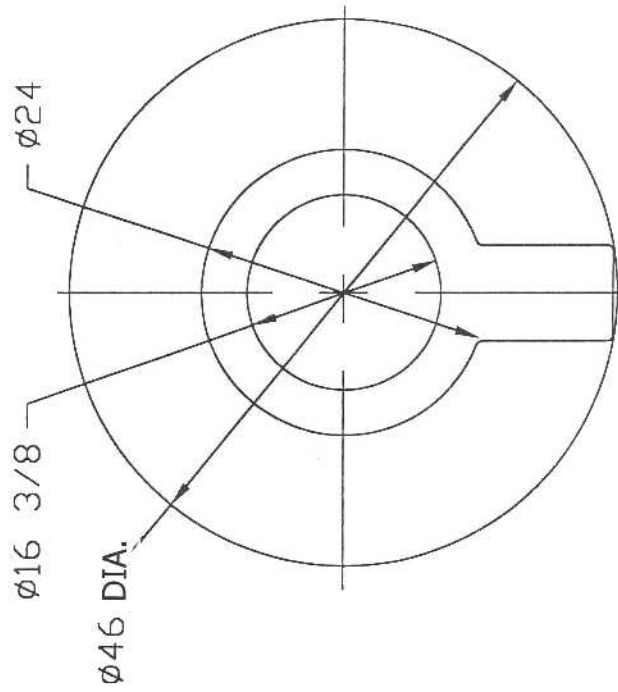

254 Imp. Gal.
1,154 Liters
75 lbs

Twin Maple Industrial Tanks

305 GALLON VERTICAL TANK

40302 - Premium White
40702 - Black Water Only

JTP 16FEB97

DWG NO. 40302

REV A

SCALE 1/16