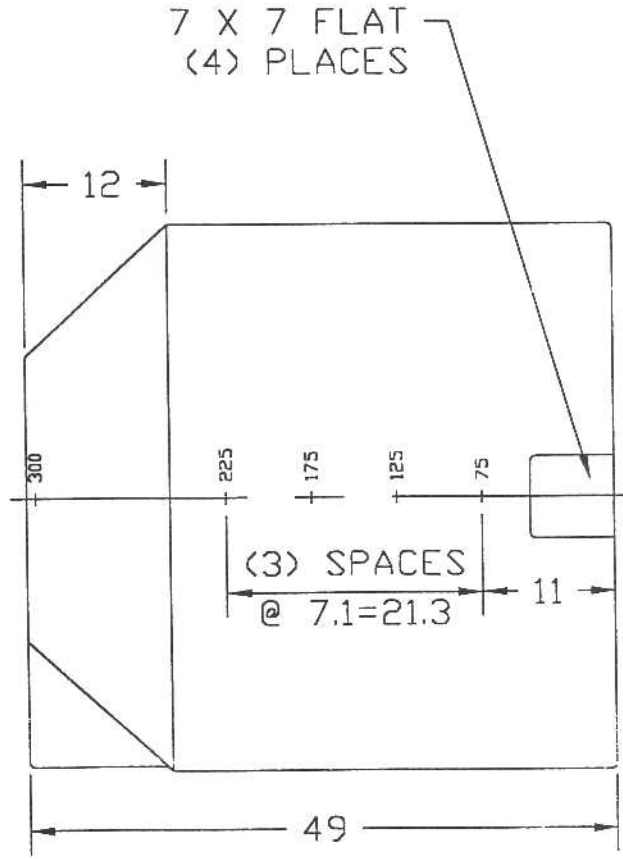

254 Imp. Gal.
1,154 Liters
75 lbs

Twin Maple Industrial Tanks

305 GALLON VERTICAL TANK

40302 - Premium White
40702 - Black Water Only

JTP 16FEB97

DWG NO. 40302

REV A

SCALE 1/16