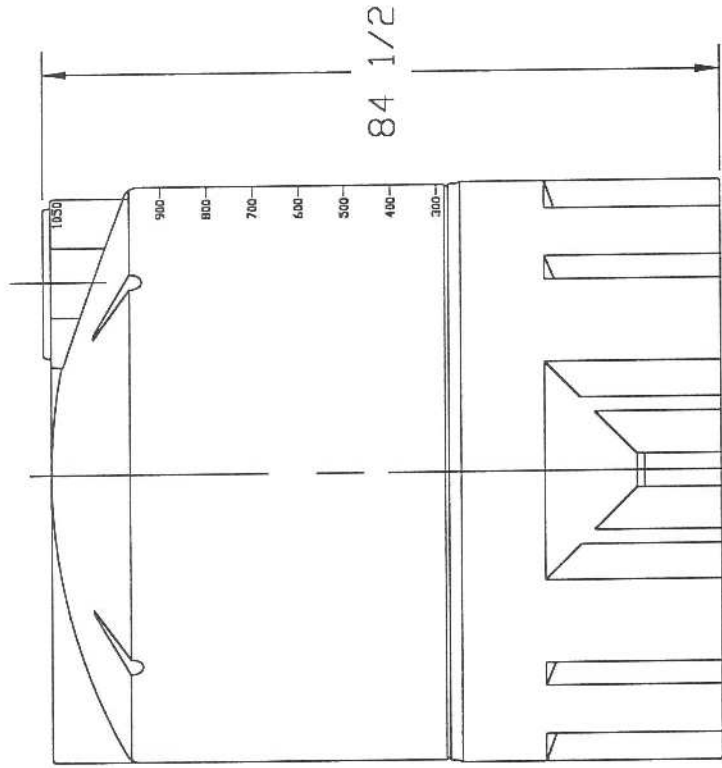

875 Imperial Gallons / 3974 Liters  
370 lbs

REVISIONS

ZONE	REV	DESCRIPTION	DATE	APPROVED

**Twin Maple Industrial Tanks**  
32351 Huntingdon Road  
Abbotsford, B.C., V2T 5Y8  
(604) 854 6776 Fax: (604) 854 3223  
Toll Free: 1-866-255-8265

1050 GALLON CONE BOTTOM  
TANK & STAND

SIZE	FSCM NO.	DWG NO.	REV
A		40359	

SCALE 1 / 24 SHEET

JTP 21AUG97