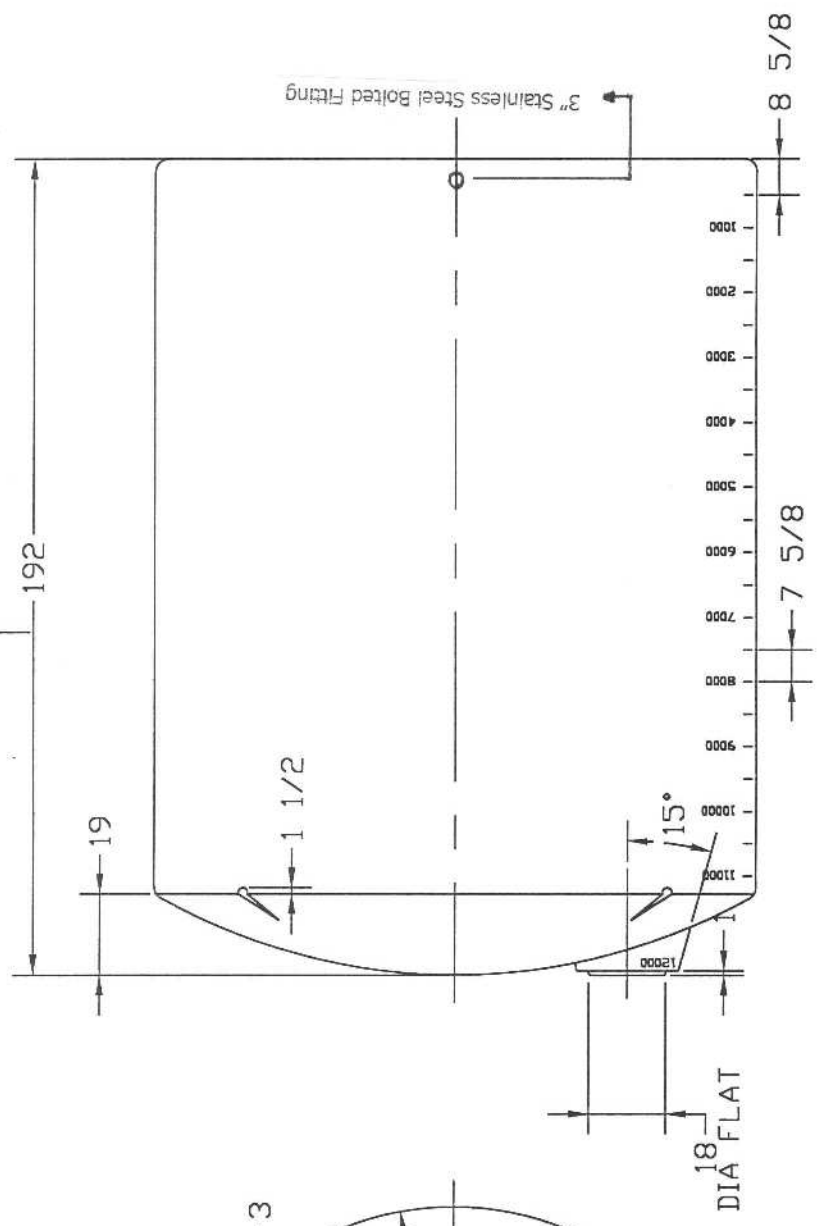

9,996 Imp. Gal.
 45,420 Liters
 2,500 lbs

DATE	APPROVED

Twin Maple Industrial Tanks
 32351 Huntingdon Road
 Abbottsford, B.C., V2T 5Y8
 (604) 854 6776 Fax: (604) 854 3223
 Toll Free: 1-866-255-8265

40539 – Premium White
40541 – Heavy Duty Light Blue

Twin Maple Industrial Tanks	
12000 GALLON VERTICAL TANK	
SIZE	FSCM NO.
B	
JTP	28APR93
DWG NO.	40539
REV	