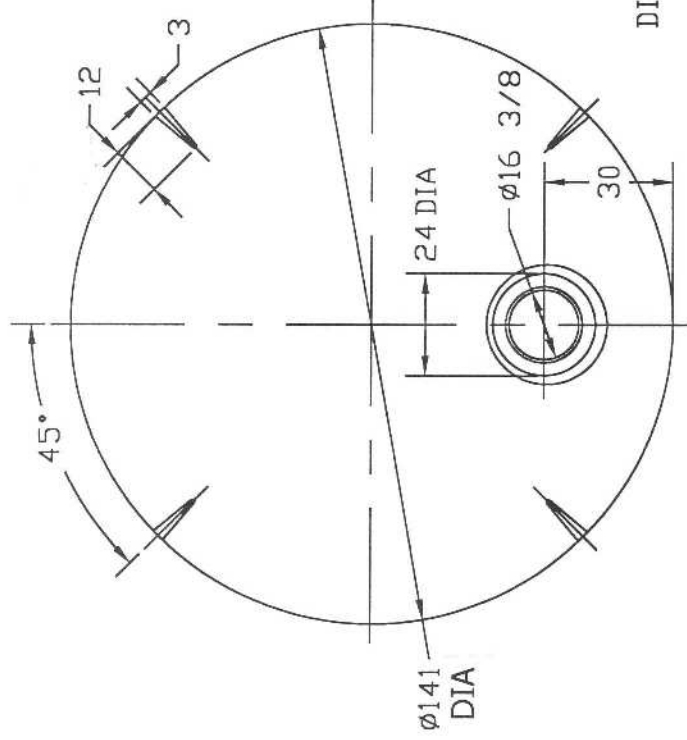

9,996 Imp. Gal.
 45,420 Liters
 2,500 lbs

DATE	APPROVED

Twin Maple Industrial Tanks
 32351 Huntingdon Road
 Abbottsford, B.C., V2T 5Y8
 (604) 854 6776 Fax: (604) 854 3223
 Toll Free: 1-866-255-8265

40539 – Premium White
40541 – Heavy Duty Light Blue

Twin Maple Industrial Tanks	
12000 GALLON VERTICAL TANK	
SIZE	FSCM NO.
B	
JTP	28APR93
DWG NO.	40539
REV	