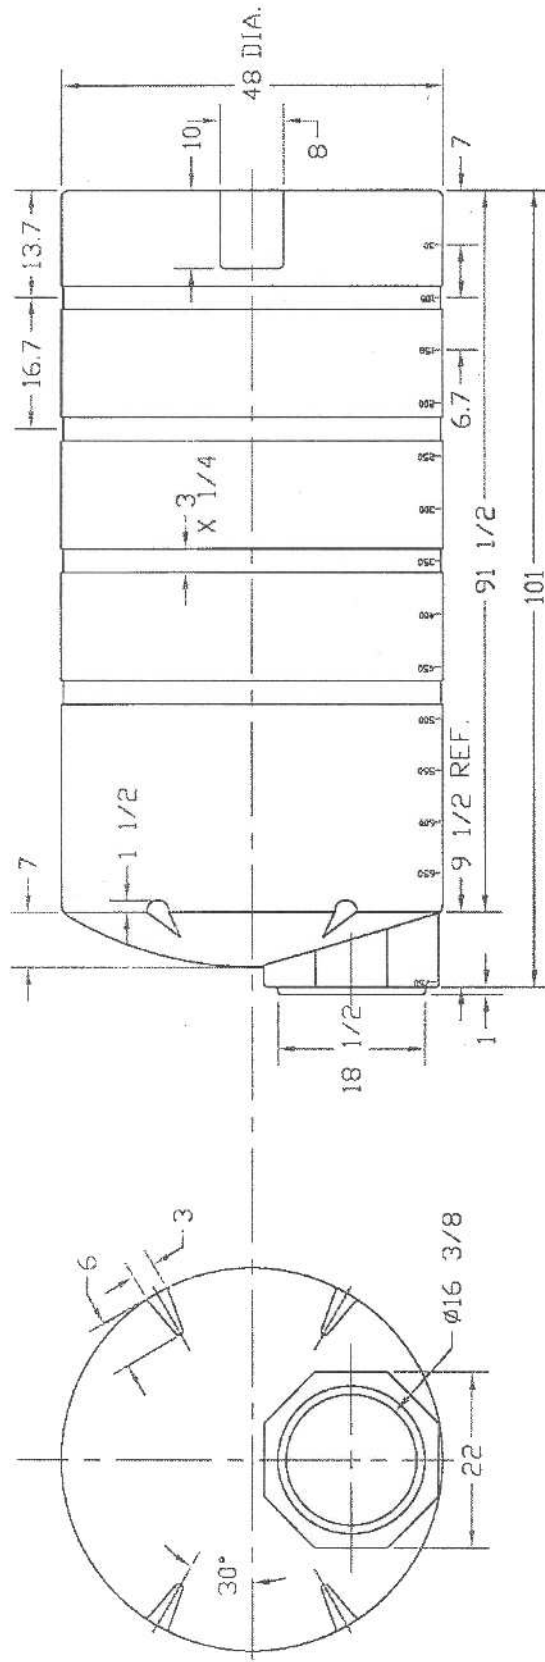

625 Imp. Gal.
 2,839 Liters
 160 lbs

Twin Maple Industrial Tanks
 750 GALLON VERT.
 STORAGE TANK
 Part # 40606

Twin Maple Industrial Tanks
 32351 Huntingdon Road
 Abbotsford, B.C., V2T 5Y8
 (604) 854 6776 Fax: (604) 854 3223
 Toll Free: 1-866-255-8265