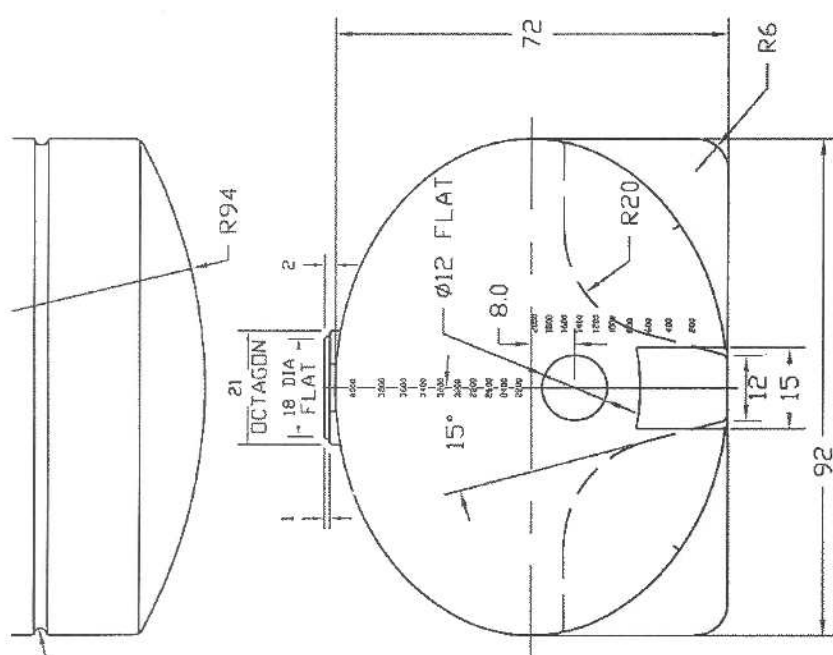

REVISIONS				
ZONE	REV	DESCRIPTION	DATE	APPROVED