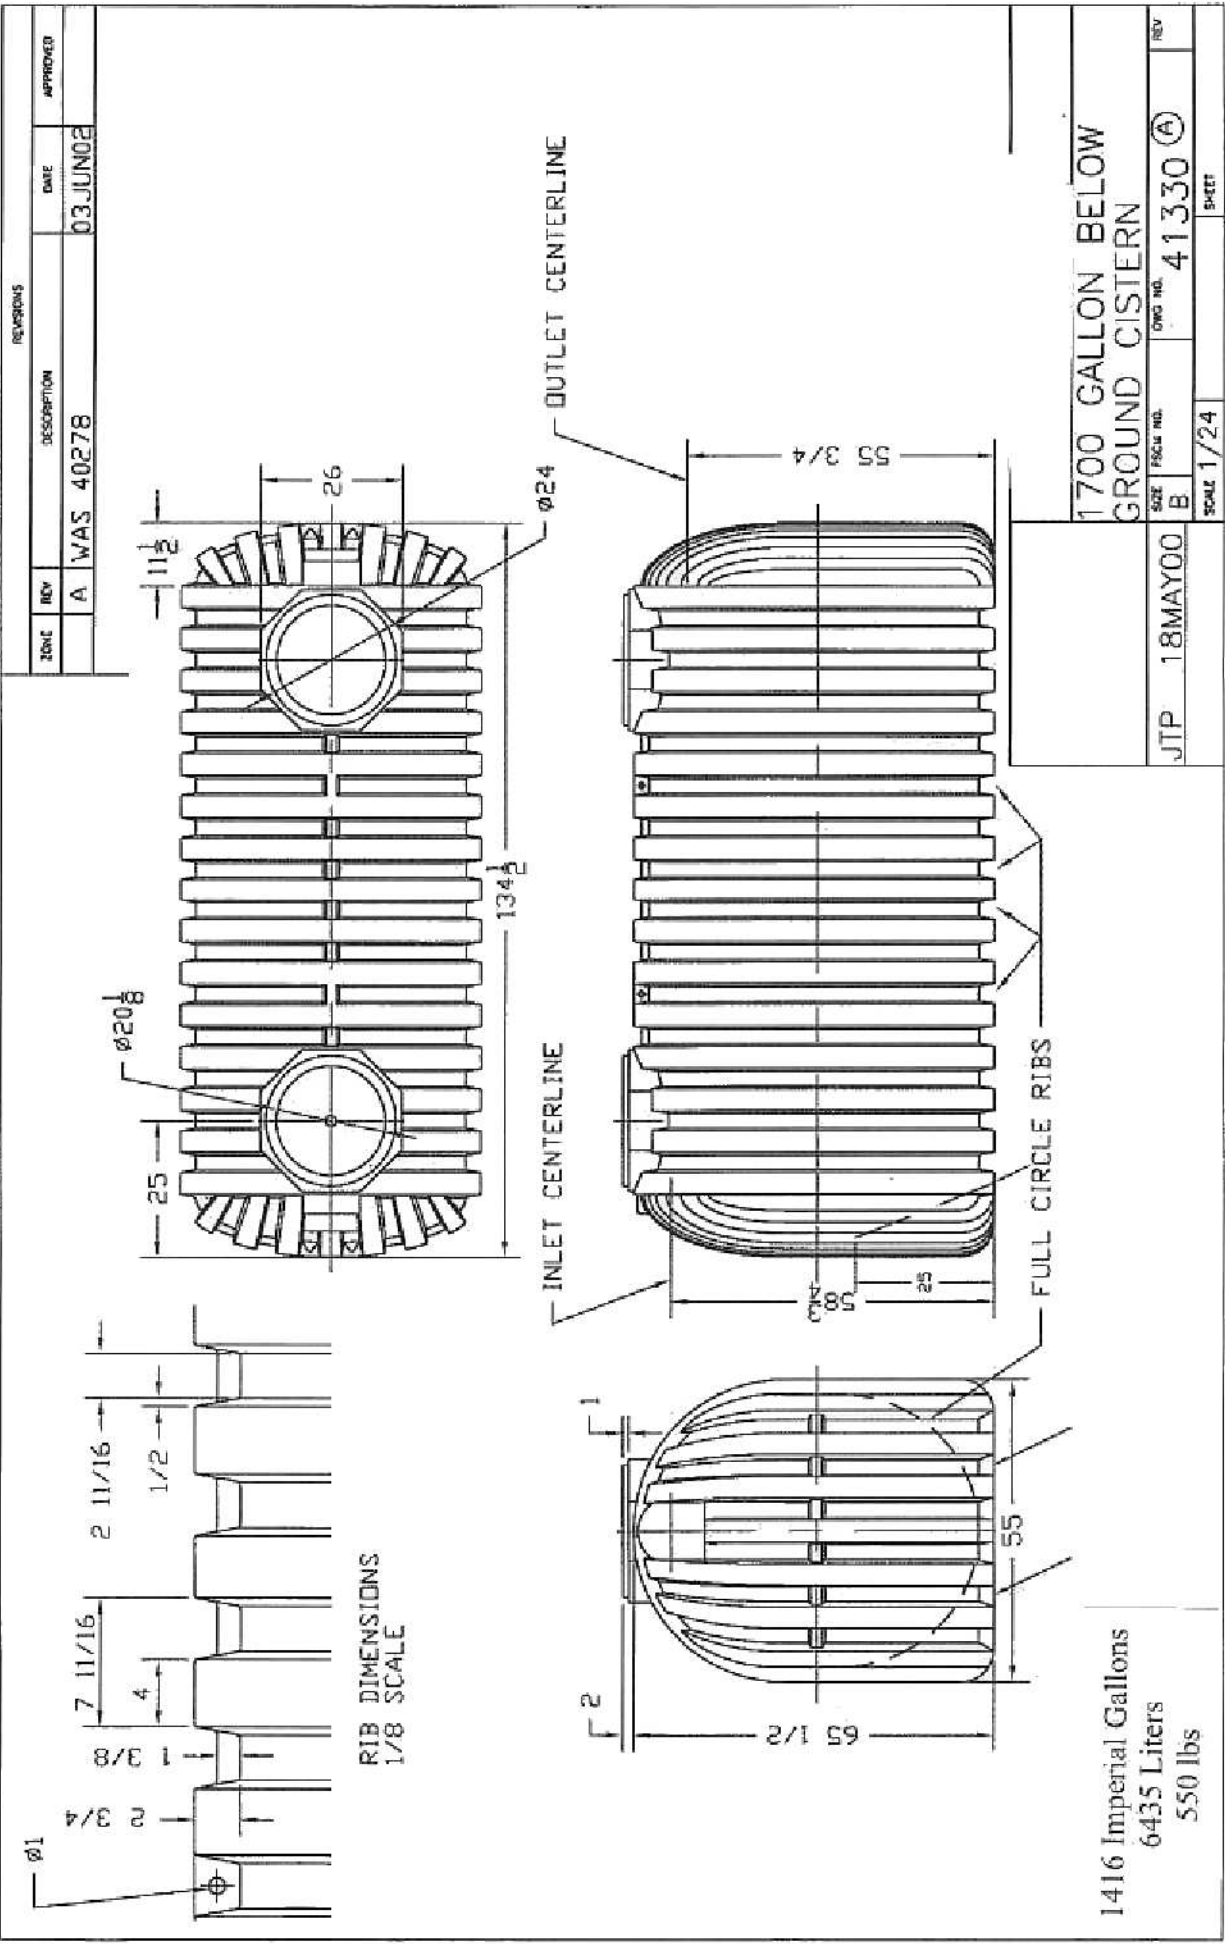

Twin Maple Industrial Tanks

32351 Huntingdon Road
Abbotsford, B.C., V2T 5Y8
(604) 854 6776 Fax: (604) 854 3223
Toll Free: 1(800) 663 8898

REVISIONS			
ZONE	REV	DESCRIPTION	DATE
	A	WAS 40278	03 JUN 02

1700 GALLON BELOW GROUND CISTERN	
JTP 18MAY00	SIZE FIG. NO.
B	DWG. NO. 41330 (A)
SCALE 1/24	SHEET