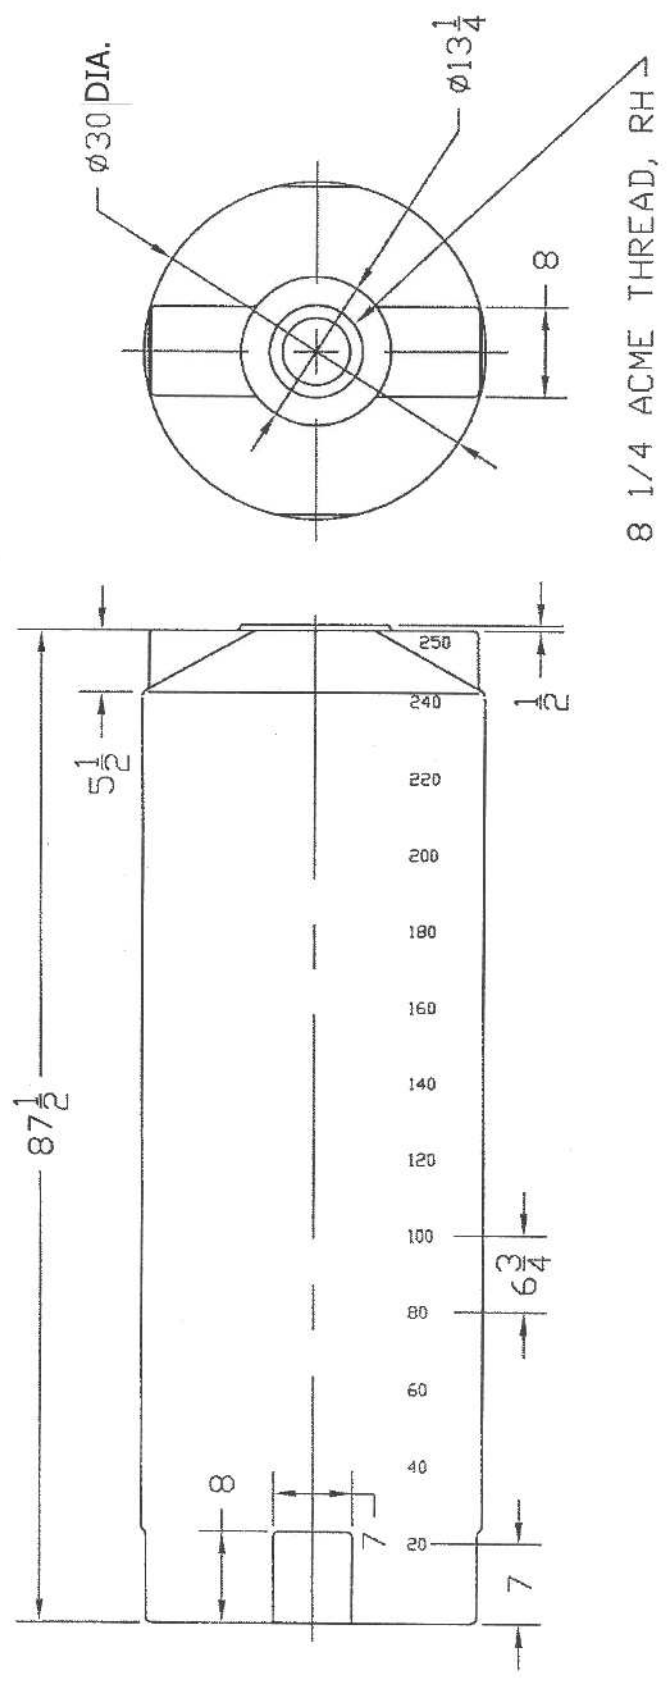

REVISIONS			
ZONE	REV	DESCRIPTION	DATE

Twin Maple Industrial Tanks 32351 Huntingdon Road Abbotsford, B.C., V2T 5Y8 (604) 854 6776 Fax: (604) 854 3223 Toll Free: 1-866-255-8265	208 Imperial Gal. 946 Liters 67 lbs	250 GALLON VERTICAL TANK X 30 DIA
	JTP 07AUG03	SIZE A FSCM NO. A
SCALE 1/16		SHEET