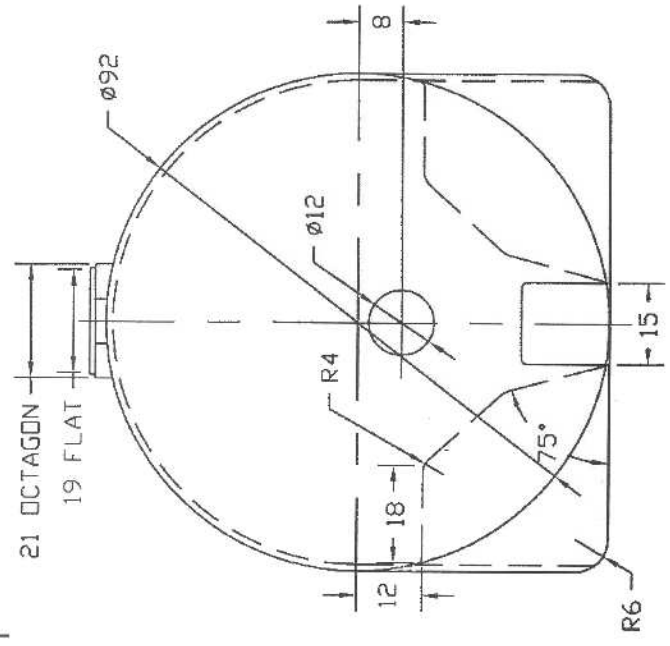

Twin Maple Industrial Tanks

32351 Huntingdon Road
Abbotsford, B.C., V2T 5Y8
(604) 854 6776 Fax: (604) 854 3223
Toll Free: 1-866-255-8265

REVISIONS		DATE	APPROVED
ZONE	REV	DESCRIPTION	

FILLWELL DETAIL - 1/8" SCALE

4186 Imperial Gal.
19020 Liters
1508 lbs

41879 - Premium
41881 - Heavy Duty
5025 HORIZONTAL
LEG TANK

SIZE	FSCM NO.	DWG. NO.	REV
B			
SCALE 1/24			SHEET