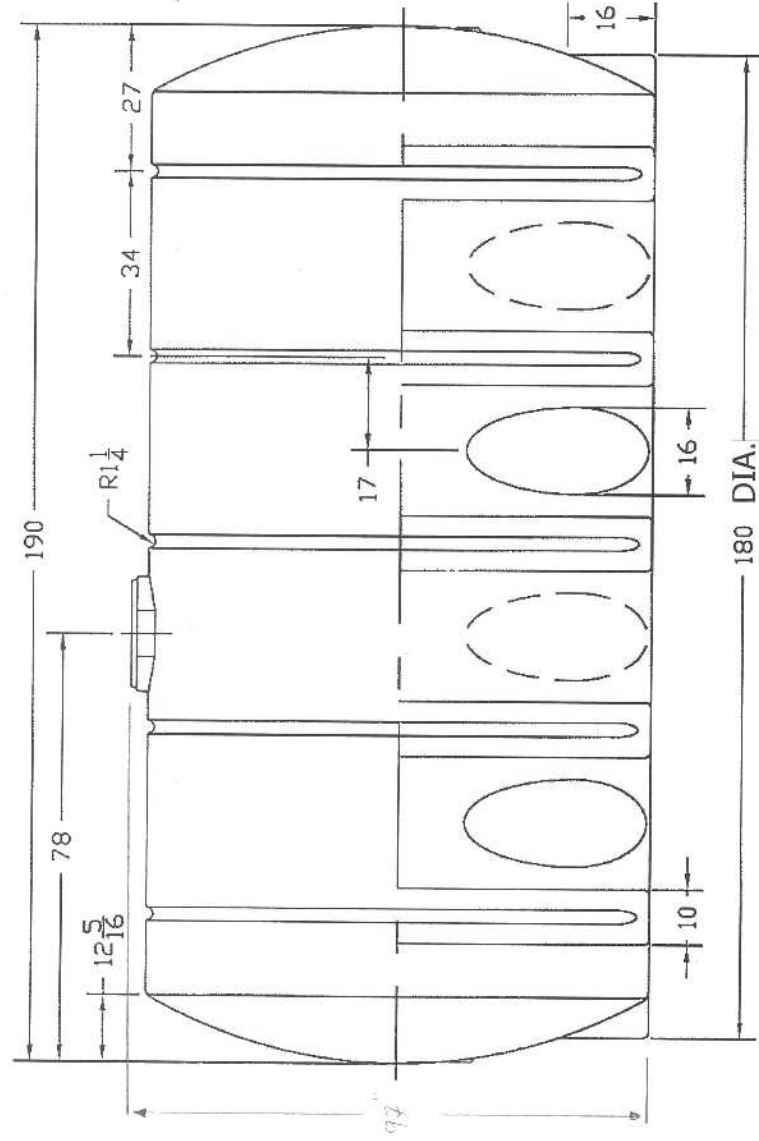

**Twin Maple Industrial Tanks**

32351 Huntingdon Road  
 Abbotsford, B.C., V2T 5Y8  
 (604) 854 6776 Fax: (604) 854 3223  
 Toll Free: 1-866-255-8265

REVISIONS		DATE	APPROVED
ZONE	REV	DESCRIPTION	

FILLWELL DETAIL - 1/8" SCALE

4186 Imperial Gal.  
 19020 Liters  
 1508 lbs

41879 - Premium  
 41881 - Heavy Duty  
 5025 HORIZONTAL  
 LEG TANK

SIZE	FSCM NO.	DWG. NO.	REV
B			
SCALE 1/24			SHEET