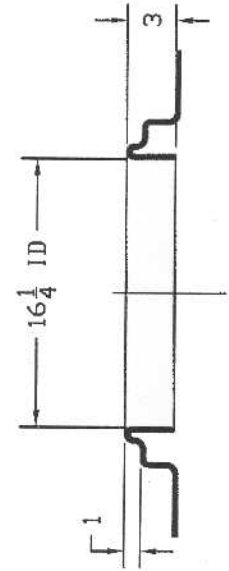

**Twin Maple Industrial Tanks**

32351 Huntingdon Road  
 Abbotsford, B.C., V2T 5Y8  
 (604) 854 6776 Fax: (604) 854 3223  
 Toll Free: 1-866-255-8265

REVISIONS		DATE	APPROVED
ZONE	REV	DESCRIPTION	

FILLWELL DETAIL - 1/8" SCALE

4186 Imperial Gal.  
 19020 Liters  
 1508 lbs

41879 - Premium  
 41881 - Heavy Duty  
 5025 HORIZONTAL  
 LEG TANK

SIZE	FSCM NO.	DWG. NO.	REV
B			
SCALE 1/24			SHEET