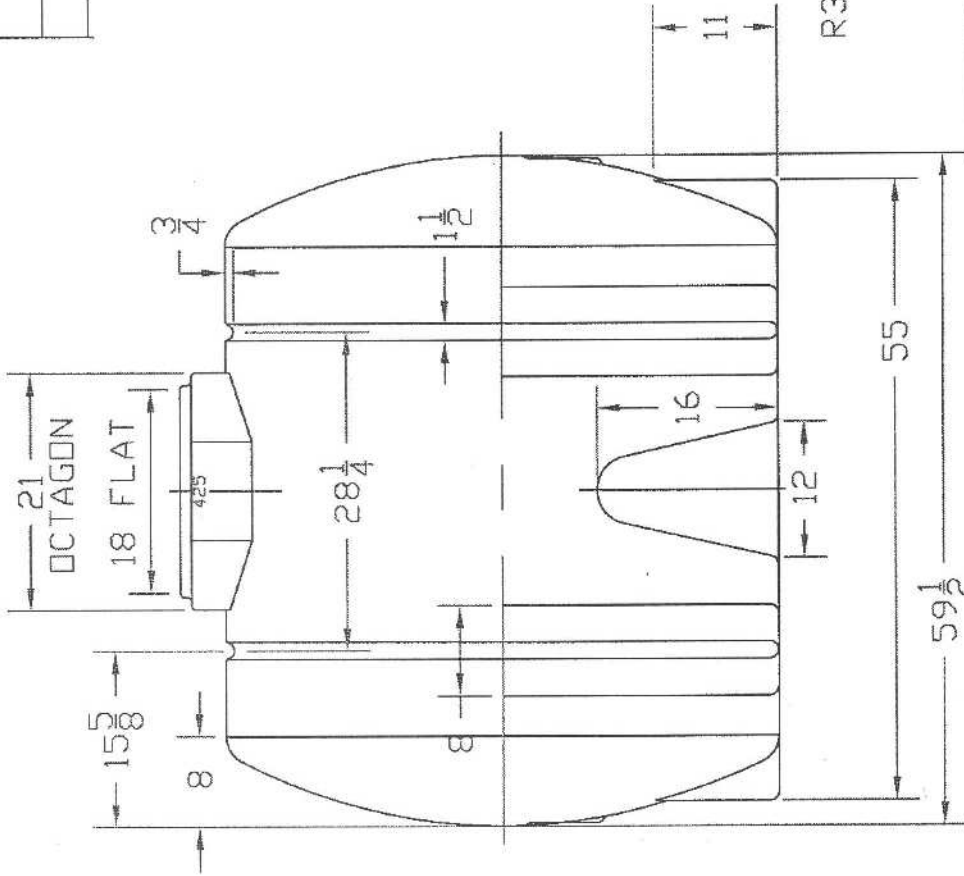

Twin Maple Industrial Tanks
32351 Huntingdon Road
Abbotsford, B.C., V2T 5Y8
(604) 854 6776 Fax: (604) 854 3223
Toll Free: 1(800) 663 8898

ZONE	REV	DATE	APPROVED

NOTE: GALLONAGE MARKS ONE END

354 Imperial Gallons
1,608 Liters
121 lbs

425 GAL HORIZONTAL TANK

JTP 10JUL01

SIZE A

FSCM NO.

DWG NO. 42016

REV

SCALE 1/16

SHEET