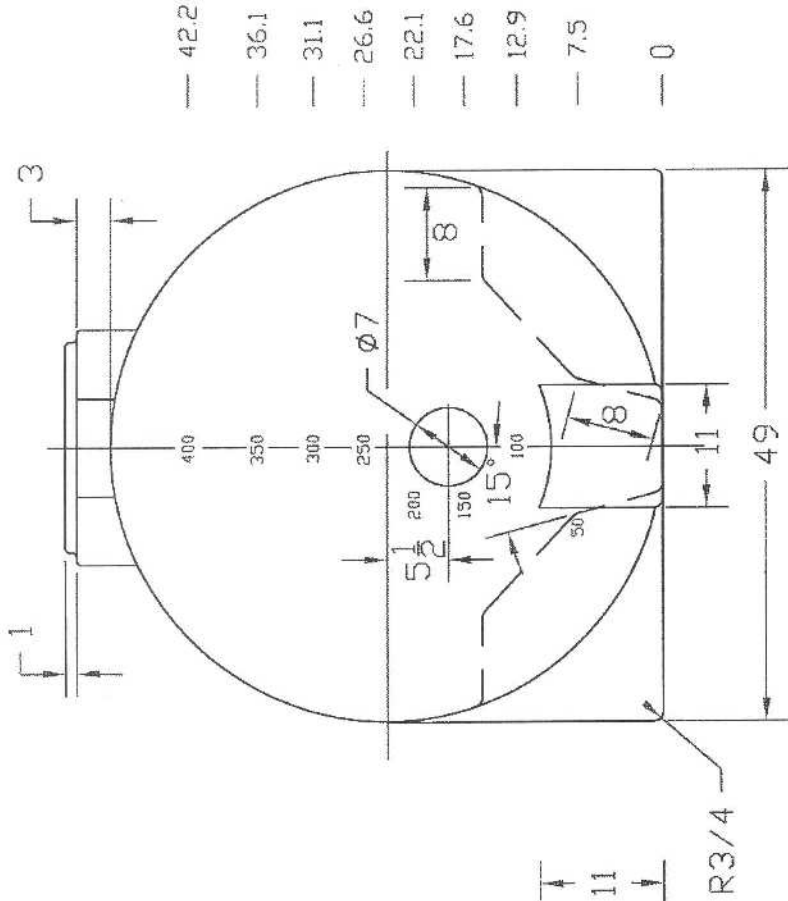

Twin Maple Industrial Tanks
32351 Huntingdon Road
Abbotsford, B.C., V2T 5Y8
(604) 854 6776 Fax: (604) 854 3223
Toll Free: 1(800) 663 8898

ZONE	REV	DATE	APPROVED

NOTE: GALLONAGE MARKS ONE END

354 Imperial Gallons
1,608 Liters
121 lbs

425 GAL HORIZONTAL TANK

JTP 10JUL01

SIZE A

FSCM NO.

DWG NO. 42016

REV

SCALE 1/16

SHEET