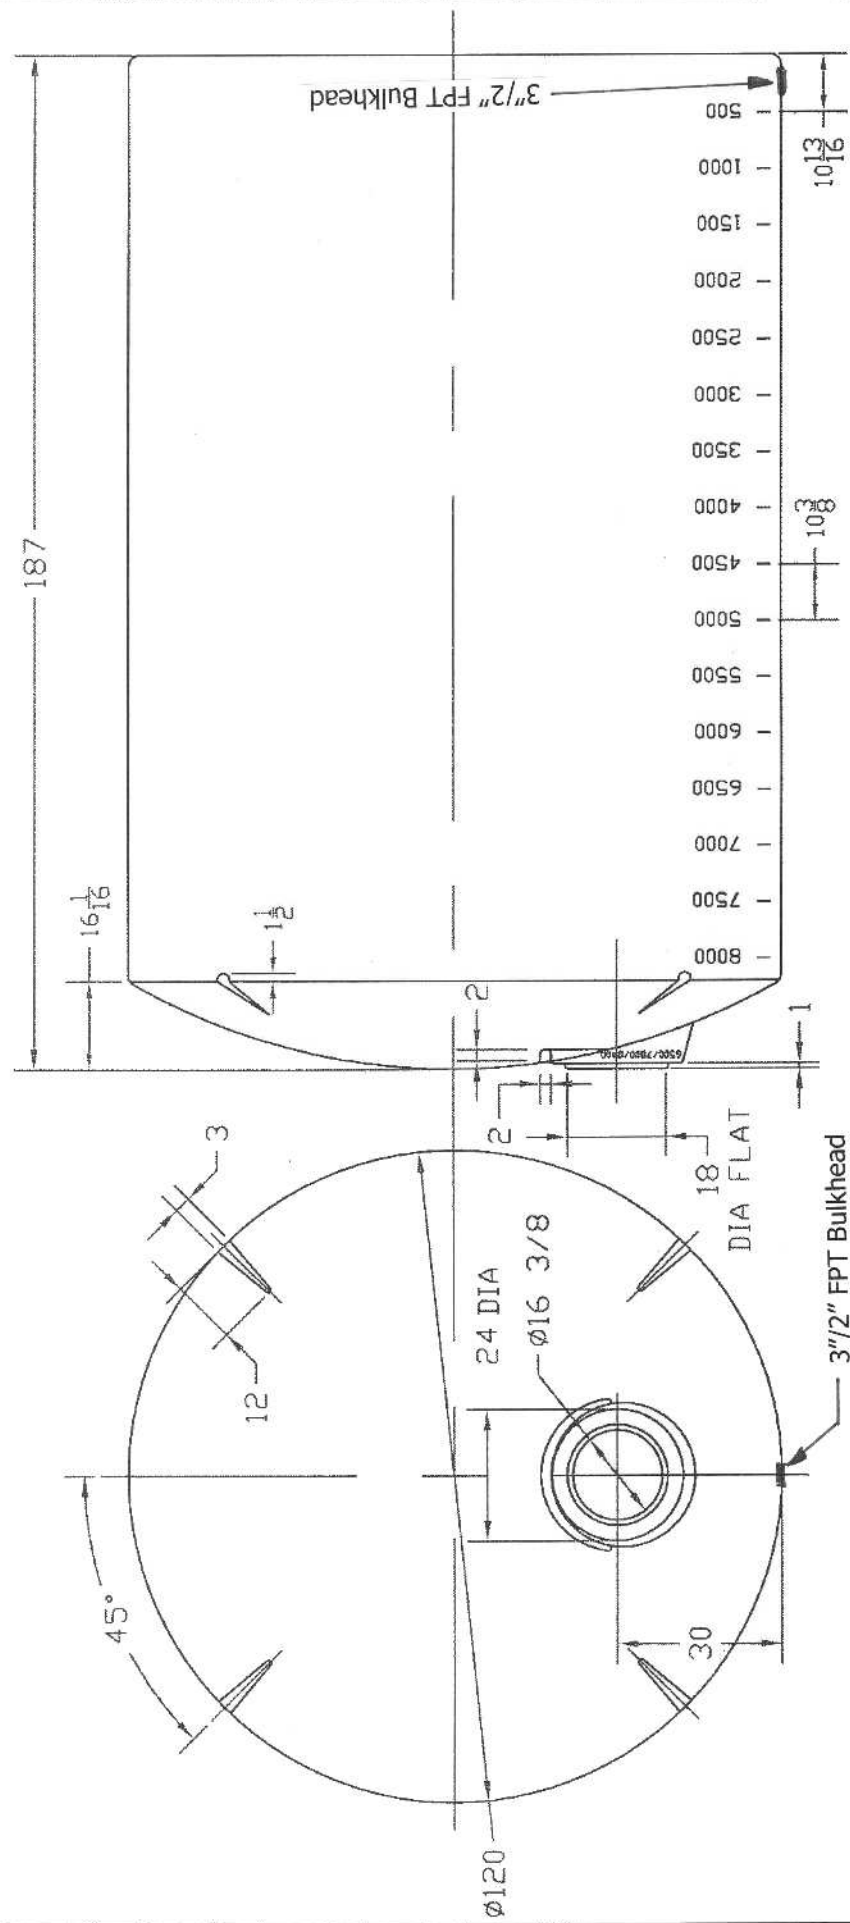

7,000 Imperial Gallons
 31,800 Liters
 1,606 lbs

Twin Maple Industrial Tanks
 32351 Huntingdon Road
 Abbottsford, B.C., V2T 5Y8
 (604) 854 6776 Fax: (604) 854 3223
 Toll Free: 1(800) 663 8898

8400 GALLON VERTICAL TANK	
JTP 05AUG04	42060 - Premium White 42062 - Heavy Duty Light Blue