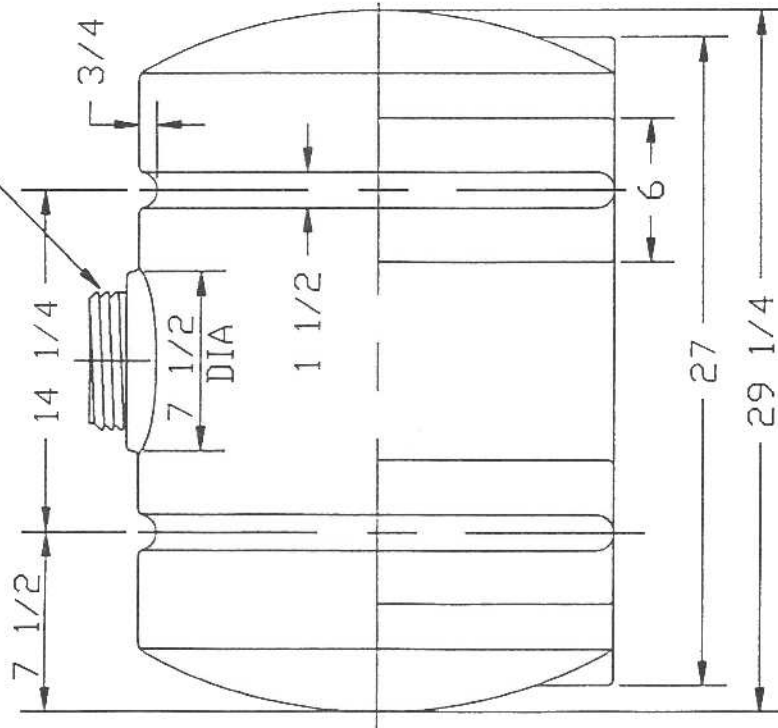

5-3/4"-2.5 BUTTRESS THD

29 Imp. Gal. / 132 Liters
16 lbs / 29"x20"x22"

32351 Huntingdon Road
Abbotsford, B.C., V2T 5Y8
(604) 854 6776 Fax: (604) 854 3223
1(800)663 8898

Twin Maple Industrial Tanks

35 GALLON HORIZONTAL
TANK

JTP 06JAN97

SIZE FSCM NO.
A

DWG NO.

45223

REV
A