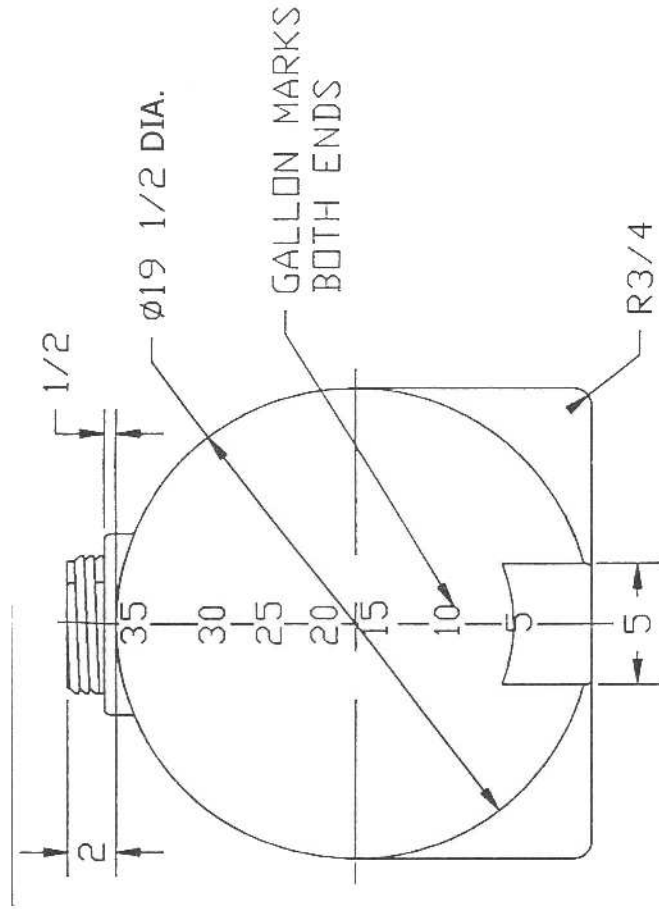

5-3/4"-2.5 BUTTRESS THD

29 Imp. Gal. / 132 Liters
16 lbs / 29"x20"x22"

32351 Huntingdon Road
Abbotsford, B.C., V2T 5Y8
(604) 854 6776 Fax: (604) 854 3223
1(800)663 8898

Twin Maple Industrial Tanks

35 GALLON HORIZONTAL
TANK

JTP 06JAN97

SIZE FSCM NO.
A

DWG NO.

45223

REV
A