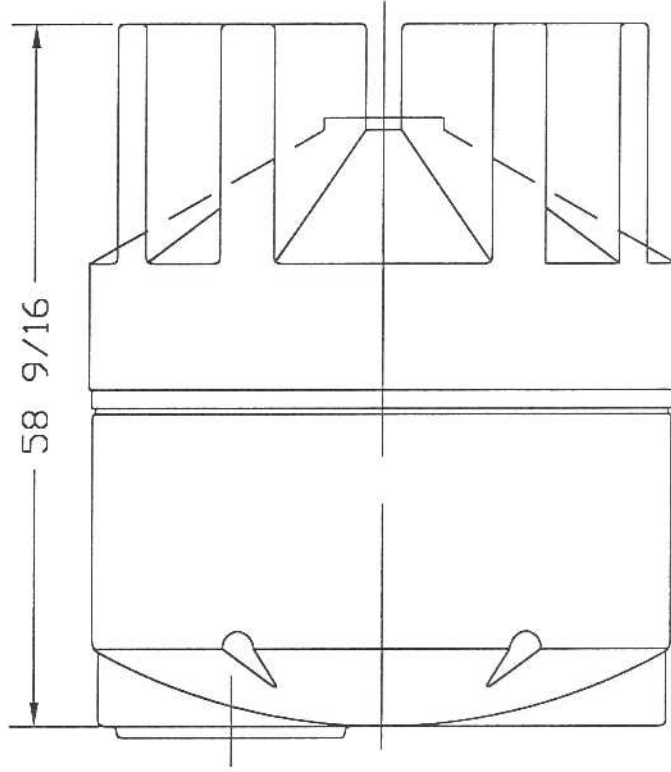

REVISIONS			
ZONE	REV	DESCRIPTION	DATE

**Twin Maple Industrial Tanks**  
 32351 Huntingdon Road  
 Abbottsford, B.C., V2T 5Y8  
 (604) 854 6776 Fax: (604) 854 3223  
 Toll Free: 1-866-255-8265

<b>Twin Maple Industrial Tanks</b>			
<b>300 GALLON CONE BOTTOM TANK AND STAND</b>			
JTP	10APR97	SIZE A	REV
		FSCM NO.	DWG NO. 62343
SCALE 1/16		SHEET	